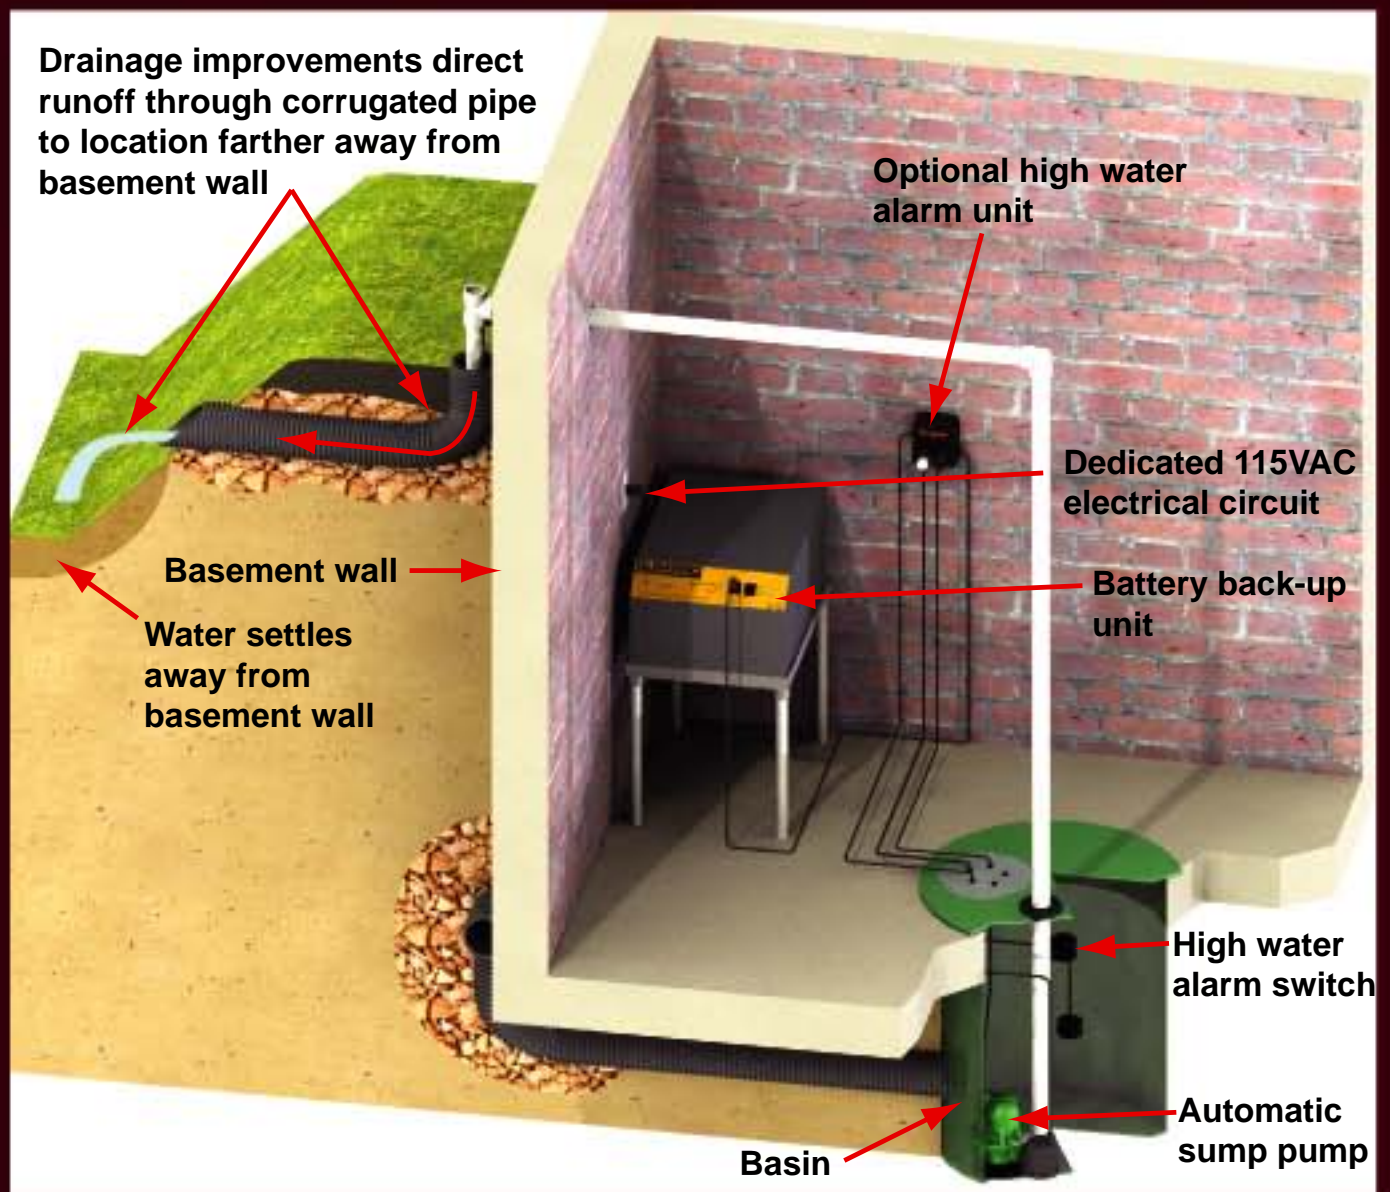

# SUMPRO<sup>®</sup>

THE LEADER IN FLOOD CONTROL TECHNOLOGY

The Ultimate Fully-Automatic 115V  
Auxiliary Power Source  
For Residential  
Flood Control

Patent No. 5,508,905

- ⚡ Easy Installation, no modifications or piping changes
- ⚡ Works with any 115V sump pump up to 1/2 H.P.
- ⚡ Powers your existing sump pump in an outage
- ⚡ Microprocessor based system design
- ⚡ Fully automatic charging system
- ⚡ Made in the U.S.A.

## A battery back-up that won't leave you in the dark!

SUMPRO is the ultimate, fully-automatic, auxiliary power source that money can buy. SUMPRO is a power converter which allows you to do what you have never been able to do before. The SUMPRO actually takes D.C. battery power and converts it into 115 VAC power (when standard power fails or is not available). This allows you to eliminate those unreliable 12 VDC powered pumps and continue to use your standard 115 VAC pump without any modifications or piping changes.

# SUMPRO®

Installs in minutes - plug SUMPRO into wall outlet - plug sump pump into SUMPRO - that's all there is to it...

Typical Flood Control Installation