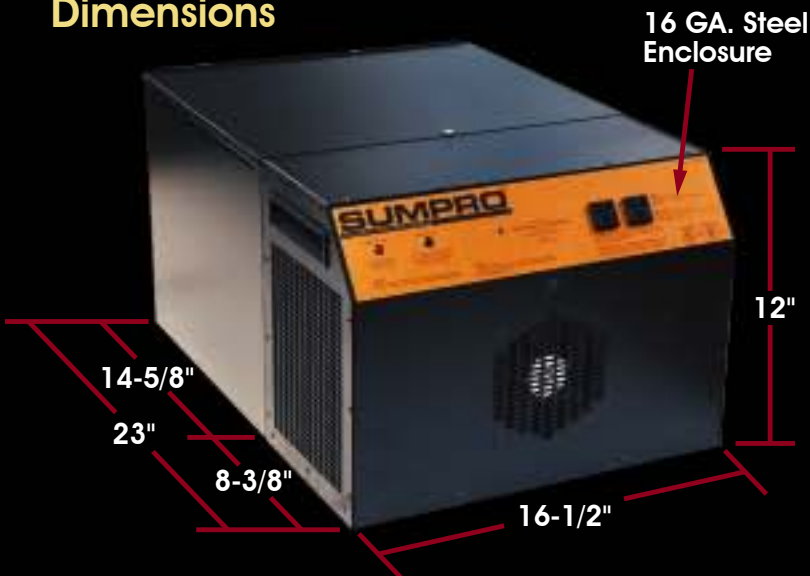

SUMPRO®

THE LEADER IN FLOOD CONTROL TECHNOLOGY

Dimensions