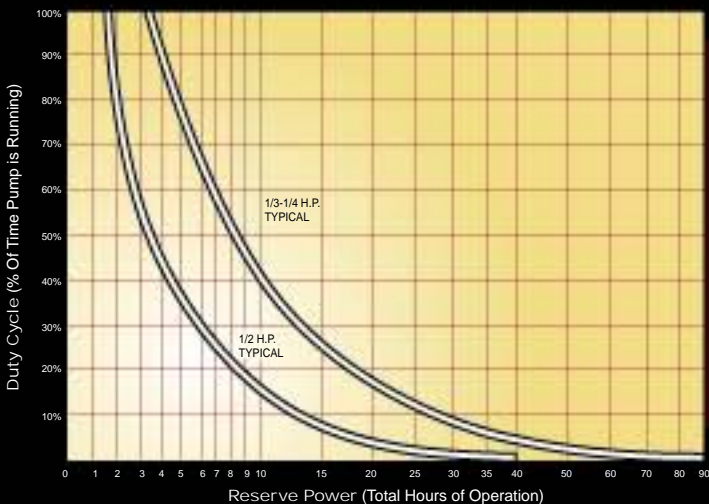

Quality Construction Features

A battery back-up that won't leave you in the dark!

SUMPRO is the ultimate, fully-automatic, auxiliary power source that money can buy. SUMPRO is a power converter which allows you to do what you have never been able to do before. The SUMPRO actually takes D.C. battery power and converts it into 115 VAC power (when standard power fails or is not available). This allows you to eliminate those unreliable 12 VDC powered pumps and continue to use your standard 115 VAC pump without any modifications or piping changes.

Performance data based on two 120 Amp hour U.L. Recognized Lead Acid Type batteries used in conjunction with pumps of the published horsepower ratings. All equipment in optimum condition. Endurance may vary depending on the products used.