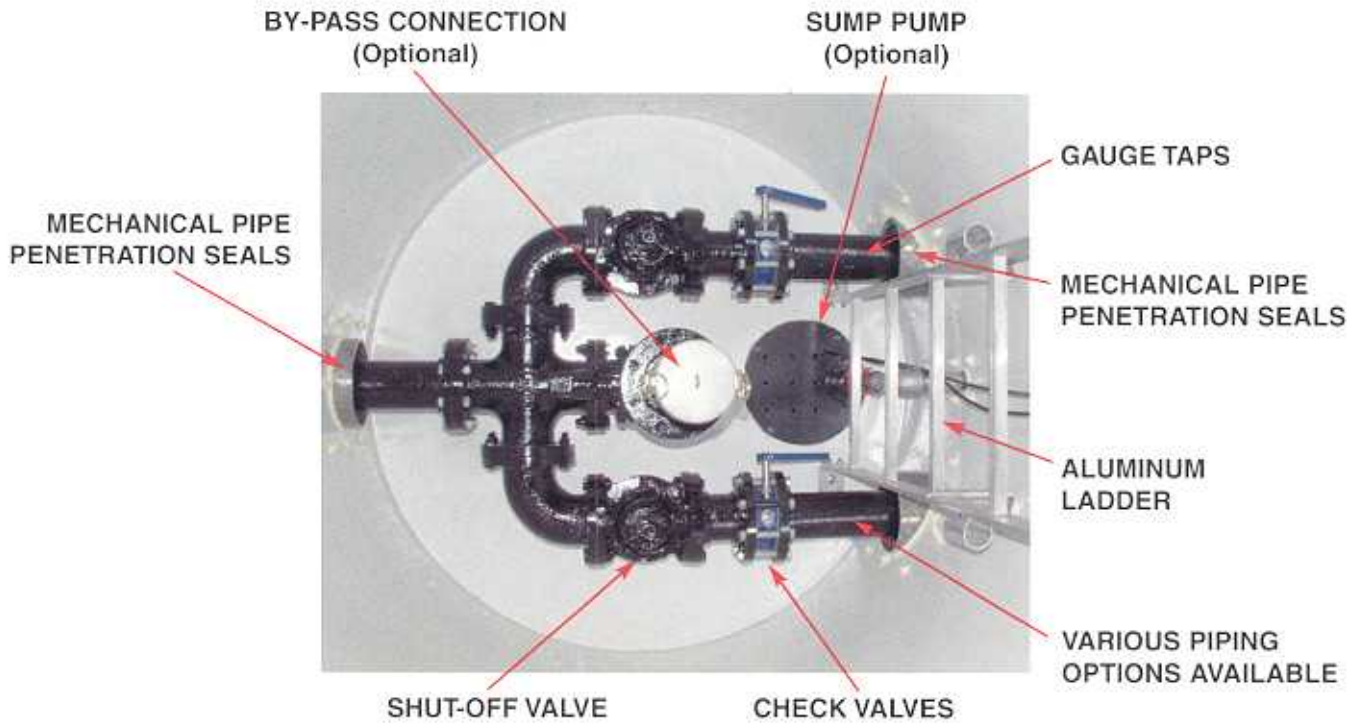

Metro-Vault

**FOR SEWAGE AND STORM WATER
PUMPING STATIONS**

- ***Completely Prefabricated with Check and Shut-Off Valves***
- ***Available with Sump Pumps and By-Pass Pumping Connections***
- ***Shipped Fully Assembled and Ready to Install***