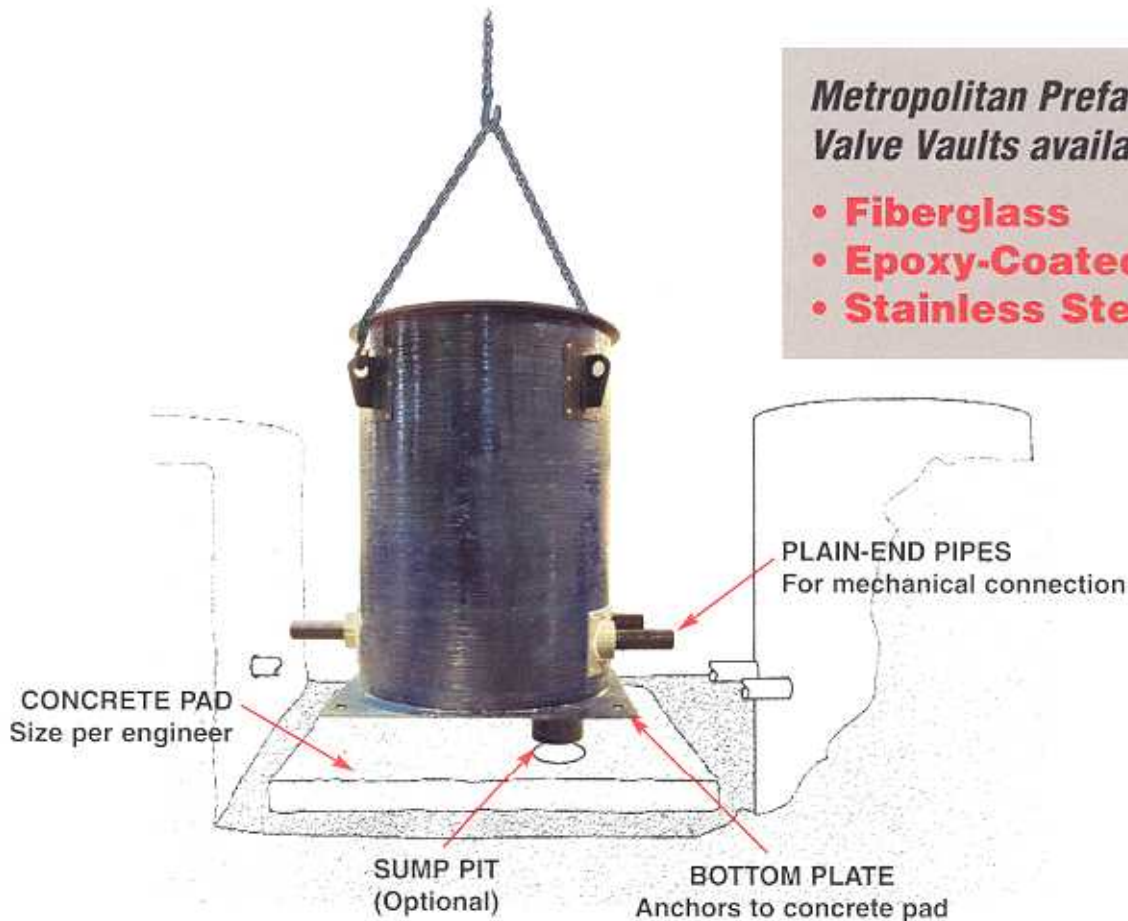

Metro-Vault

**FOR SEWAGE AND STORM WATER
PUMPING STATIONS**

- ***Completely Prefabricated with Check and Shut-Off Valves***
- ***Available with Sump Pumps and By-Pass Pumping Connections***
- ***Shipped Fully Assembled and Ready to Install***

Metropolitan Prefabricated Valve Vaults available in:

- **Fiberglass**
- **Epoxy-Coated Steel**
- **Stainless Steel**

METROPOLITAN INDUSTRIES, INC.

37 Forestwood Drive, Romeoville, IL 60446-1343
 Telephone: (815) 886-9200
 Outside IL: (800) 323-1665 • Fax: (815) 886-4573
www.metropolitanind.com